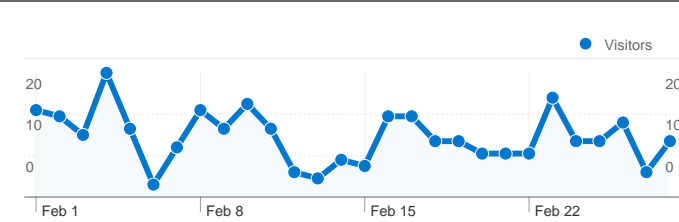

Site Usage

309 Visits

48.87% Bounce Rate

1,270 Pageviews

00:02:52 Avg. Time on Site

4.11 Pages/Visit

63.75% % New Visits

Visitors Overview

229 people visited this site

309 Visits

229 Absolute Unique Visitors

1,270 Pageviews

4.11 Average Pageviews

00:02:52 Time on Site

48.87% Bounce Rate

63.75% New Visits

309 visits came from 8 countries/territories

Site Usage

Country/Territory	Visits	Pages/Visit	Avg. Time on Site	% New Visits	Bounce Rate
United States	300	4.19	00:02:57	63.33%	48.33%
Canada	2	2.50	00:00:24	100.00%	0.00%
India	2	2.00	00:00:42	100.00%	50.00%
Nigeria	1	1.00	00:00:00	100.00%	100.00%
Côte d'Ivoire	1	1.00	00:00:00	0.00%	100.00%
United Kingdom	1	1.00	00:00:00	100.00%	100.00%
Ghana	1	1.00	00:00:00	0.00%	100.00%
Philippines	1	1.00	00:00:00	100.00%	100.00%

Pages on this site were viewed a total of 1,270 times

 1,270 Pageviews

 910 Unique Views

 48.87% Bounce Rate

Top Content

Pages	Pageviews	% Pageviews
/	235	18.50%
/member-directory.html	85	6.69%
/things-to-do.html	62	4.88%
/index.html	50	3.94%
/S-T.html	42	3.31%