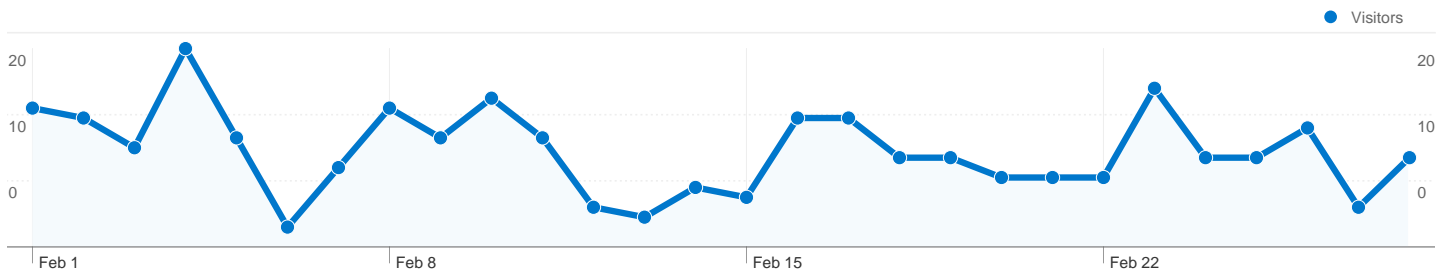

Site Usage

309 Visits

48.87% Bounce Rate

1,270 Pageviews

00:02:52 Avg. Time on Site

4.11 Pages/Visit

63.75% % New Visits

Visitors Overview

229 people visited this site

309 Visits

229 Absolute Unique Visitors

1,270 Pageviews

4.11 Average Pageviews

00:02:52 Time on Site

48.87% Bounce Rate

63.75% New Visits

309 visits came from 8 countries/territories

Site Usage

Country/Territory	Visits	Pages/Visit	Avg. Time on Site	% New Visits	Bounce Rate
United States	300	4.19	00:02:57	63.33%	48.33%
Canada	2	2.50	00:00:24	100.00%	0.00%
India	2	2.00	00:00:42	100.00%	50.00%
Nigeria	1	1.00	00:00:00	100.00%	100.00%
Côte d'Ivoire	1	1.00	00:00:00	0.00%	100.00%
United Kingdom	1	1.00	00:00:00	100.00%	100.00%
Ghana	1	1.00	00:00:00	0.00%	100.00%
Philippines	1	1.00	00:00:00	100.00%	100.00%

Pages on this site were viewed a total of 1,270 times

 1,270 Pageviews

 910 Unique Views

 48.87% Bounce Rate

Top Content

Pages	Pageviews	% Pageviews
/	235	18.50%
/member-directory.html	85	6.69%
/things-to-do.html	62	4.88%
/index.html	50	3.94%
/S-T.html	42	3.31%