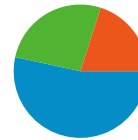

- Search Engines
  165.00 (53.40%)
- Referring Sites
  82.00 (26.54%)
- Direct Traffic
  62.00 (20.06%)

Top Traffic Sources

Sources	Visits	% visits
google (organic)	108	34.95%
(direct) ((none))	62	20.06%
winthropmaine.org (referral)	37	11.97%
bing (organic)	31	10.03%
yahoo (organic)	13	4.21%

Keywords	Visits	% visits
winthrop maine chamber of	13	7.88%
winthrop chamber of commerce	12	7.27%
winthrop area chamber of	9	5.45%
fairfield kilgore maine	4	2.42%
winthrop performing arts center	4	2.42%