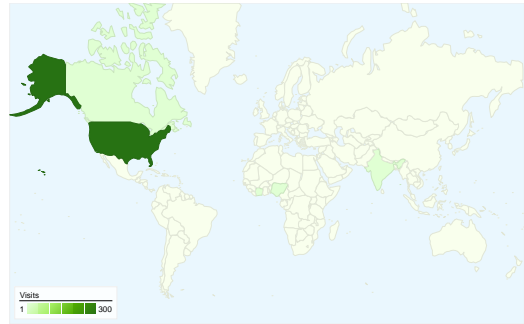

Site Usage

309 Visits

48.87% Bounce Rate

1,270 Pageviews

00:02:52 Avg. Time on Site

4.11 Pages/Visit

63.75% % New Visits

Visitors Overview

Visitors
229

Map Overlay

Traffic Sources Overview

Content Overview

Pages	Pageviews	% Pageviews
/	235	18.50%
/member-directory.html	85	6.69%
/things-to-do.html	62	4.88%
/index.html	50	3.94%
/S-T.html	42	3.31%

All traffic sources sent a total of 309 visits

-  20.06% Direct Traffic
-  26.54% Referring Sites
-  53.40% Search Engines

- Search Engines
165.00 (53.40%)
- Referring Sites
82.00 (26.54%)
- Direct Traffic
62.00 (20.06%)

309 visits came from 8 countries/territories

Site Usage

Country/Territory	Visits	Pages/Visit	Avg. Time on Site	% New Visits	Bounce Rate
United States	300	4.19	00:02:57	63.33%	48.33%
Canada	2	2.50	00:00:24	100.00%	0.00%
India	2	2.00	00:00:42	100.00%	50.00%
Nigeria	1	1.00	00:00:00	100.00%	100.00%
Côte d'Ivoire	1	1.00	00:00:00	0.00%	100.00%
United Kingdom	1	1.00	00:00:00	100.00%	100.00%
Ghana	1	1.00	00:00:00	0.00%	100.00%
Philippines	1	1.00	00:00:00	100.00%	100.00%