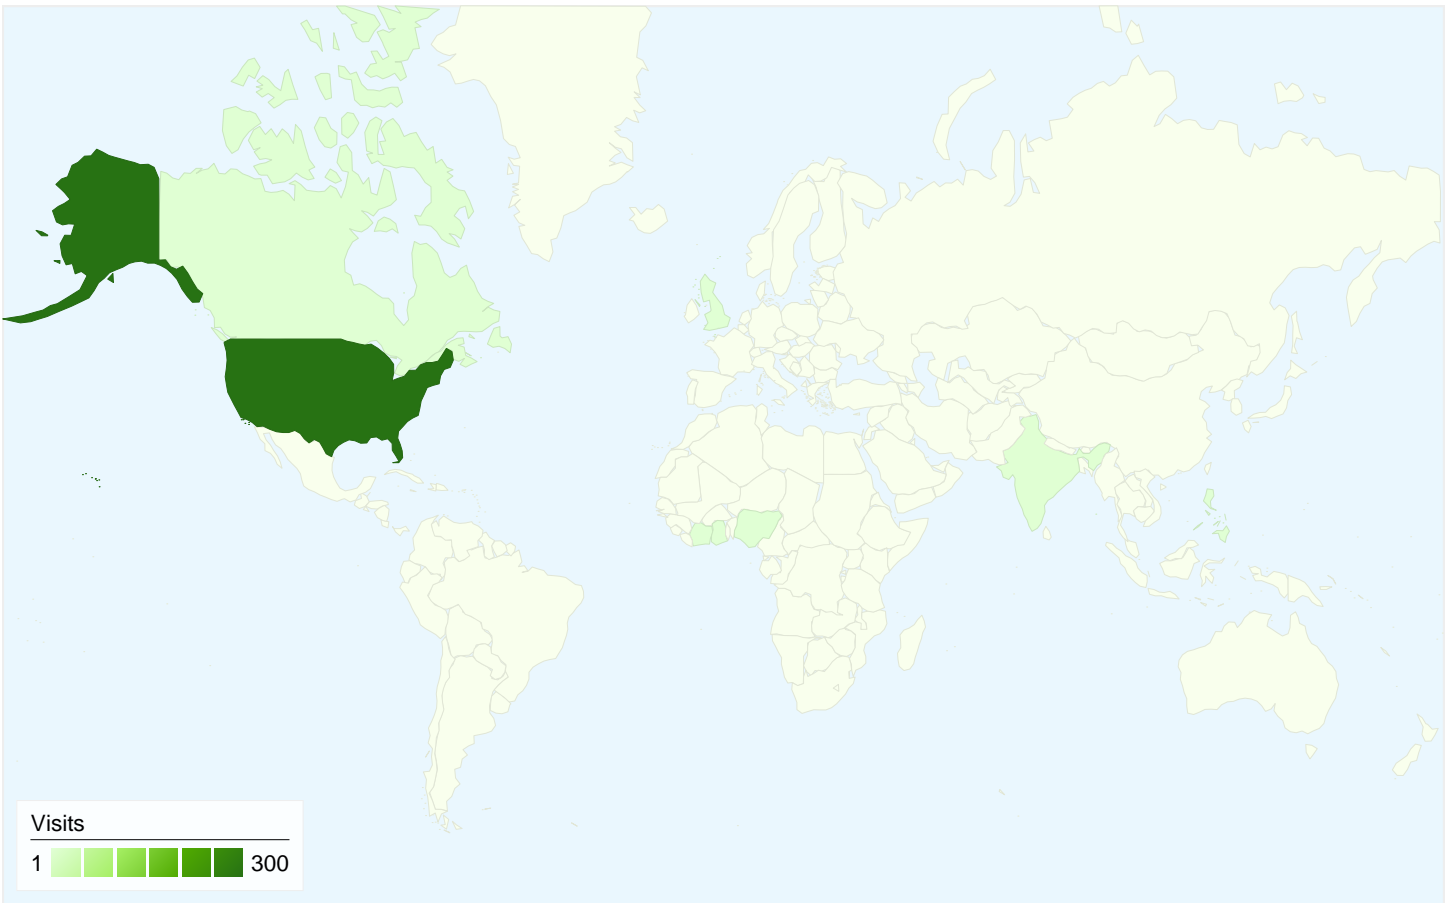

229 people visited this site

309 Visits

229 Absolute Unique Visitors

1,270 Pageviews

4.11 Average Pageviews

00:02:52 Time on Site

48.87% Bounce Rate

63.75% New Visits

All traffic sources sent a total of 309 visits

-  20.06% Direct Traffic
-  26.54% Referring Sites
-  53.40% Search Engines

- Search Engines
165.00 (53.40%)
- Referring Sites
82.00 (26.54%)
- Direct Traffic
62.00 (20.06%)

Top Traffic Sources

Sources	Visits	% visits
google (organic)	108	34.95%
(direct) ((none))	62	20.06%
winthropmaine.org (referral)	37	11.97%
bing (organic)	31	10.03%
yahoo (organic)	13	4.21%

Keywords	Visits	% visits
winthrop maine chamber of	13	7.88%
winthrop chamber of commerce	12	7.27%
winthrop area chamber of	9	5.45%
fairfield kilgore maine	4	2.42%
winthrop performing arts center	4	2.42%

309 visits came from 8 countries/territories

Site Usage

Country/Territory	Visits	Pages/Visit	Avg. Time on Site	% New Visits	Bounce Rate
United States	300	4.19	00:02:57	63.33%	48.33%
Canada	2	2.50	00:00:24	100.00%	0.00%
India	2	2.00	00:00:42	100.00%	50.00%
Nigeria	1	1.00	00:00:00	100.00%	100.00%
Côte d'Ivoire	1	1.00	00:00:00	0.00%	100.00%
United Kingdom	1	1.00	00:00:00	100.00%	100.00%
Ghana	1	1.00	00:00:00	0.00%	100.00%
Philippines	1	1.00	00:00:00	100.00%	100.00%