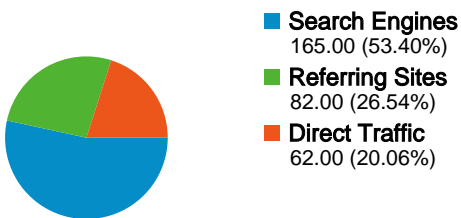

Traffic Sources Overview

Content Overview

Pages	Pageviews	% Pageviews
/	235	18.50%
/member-directory.html	85	6.69%
/things-to-do.html	62	4.88%
/index.html	50	3.94%
/S-T.html	42	3.31%