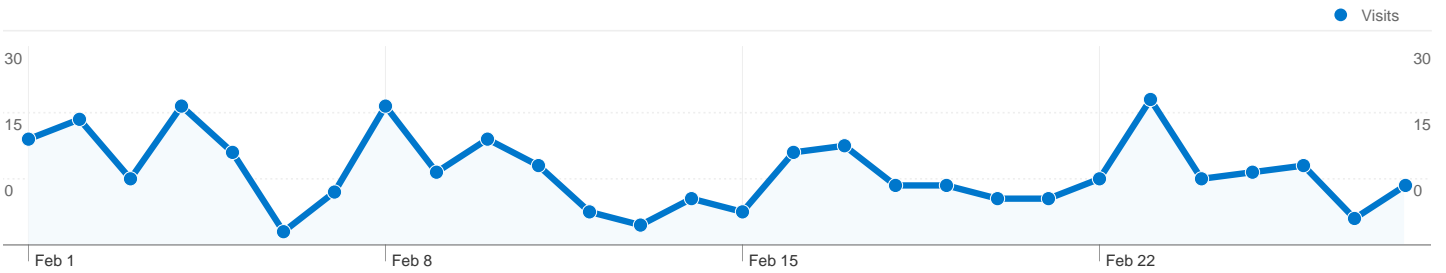

All traffic sources sent a total of 309 visits

- 20.06% Direct Traffic
- 26.54% Referring Sites
- 53.40% Search Engines

- Search Engines
  165.00 (53.40%)
- Referring Sites
  82.00 (26.54%)
- Direct Traffic
  62.00 (20.06%)

Top Traffic Sources

Sources	Visits	% visits
google (organic)	108	34.95%
(direct) ((none))	62	20.06%
winthropmaine.org (referral)	37	11.97%
bing (organic)	31	10.03%
yahoo (organic)	13	4.21%

Keywords	Visits	% visits
winthrop maine chamber of	13	7.88%
winthrop chamber of commerce	12	7.27%
winthrop area chamber of	9	5.45%
fairfield kilgore maine	4	2.42%
winthrop performing arts center	4	2.42%