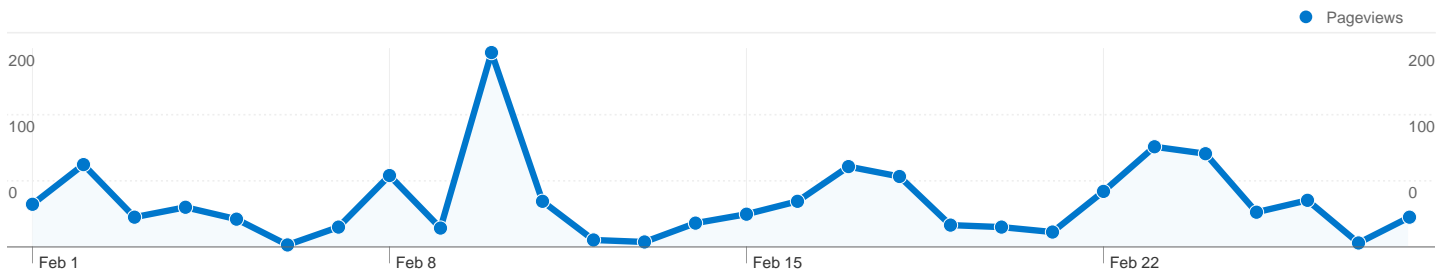

Site Usage

309 Visits

48.87% Bounce Rate

1,270 Pageviews

00:02:52 Avg. Time on Site

4.11 Pages/Visit

63.75% % New Visits

Visitors Overview

229 people visited this site

309 Visits

229 Absolute Unique Visitors

1,270 Pageviews

4.11 Average Pageviews

00:02:52 Time on Site

48.87% Bounce Rate

63.75% New Visits

Top Traffic Sources

Sources	Visits	% visits
google (organic)	108	34.95%
(direct) ((none))	62	20.06%
winthropmaine.org (referral)	37	11.97%
bing (organic)	31	10.03%
yahoo (organic)	13	4.21%

Keywords	Visits	% visits
winthrop maine chamber of	13	7.88%
winthrop chamber of commerce	12	7.27%
winthrop area chamber of	9	5.45%
fairfield kilgore maine	4	2.42%
winthrop performing arts center	4	2.42%

309 visits came from 8 countries/territories

Site Usage

Country/Territory	Visits	Pages/Visit	Avg. Time on Site	% New Visits	Bounce Rate
United States	300	4.19	00:02:57	63.33%	48.33%
Canada	2	2.50	00:00:24	100.00%	0.00%
India	2	2.00	00:00:42	100.00%	50.00%
Nigeria	1	1.00	00:00:00	100.00%	100.00%
Côte d'Ivoire	1	1.00	00:00:00	0.00%	100.00%
United Kingdom	1	1.00	00:00:00	100.00%	100.00%
Ghana	1	1.00	00:00:00	0.00%	100.00%
Philippines	1	1.00	00:00:00	100.00%	100.00%