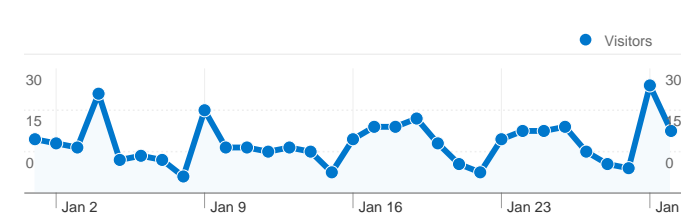

Site Usage

407 Visits

64.62% Bounce Rate

1,068 Pageviews

00:01:14 Avg. Time on Site

2.62 Pages/Visit

76.66% % New Visits

Visitors Overview

Visitors
345

Map Overlay

Traffic Sources Overview

- **Search Engines**
245.00 (60.20%)
- **Referring Sites**
121.00 (29.73%)
- **Direct Traffic**
41.00 (10.07%)

Content Overview

Pages	Pageviews	% Pageviews
/	244	22.85%
/things-to-do.html	78	7.30%
/where-to-stay.html	42	3.93%
/member-directory.html	37	3.46%
/Tubbys.htm	33	3.09%

345 people visited this site

407 Visits

345 Absolute Unique Visitors

1,068 Pageviews

2.62 Average Pageviews

00:01:14 Time on Site

64.62% Bounce Rate

76.66% New Visits

Site Usage

Country/Territory	Visits	Pages/Visit	Avg. Time on Site	% New Visits	Bounce Rate
Visits 407 % of Site Total: 100.00%	Pages/Visit 2.62 Site Avg: 2.62 (0.00%)	Avg. Time on Site 00:01:14 Site Avg: 00:01:14 (0.00%)	% New Visits 76.90% Site Avg: 76.66% (0.32%)	Bounce Rate 64.62% Site Avg: 64.62% (0.00%)	
United States	366	2.75	00:01:14	76.23%	62.57%
Brazil	7	1.00	00:00:00	42.86%	100.00%
United Arab Emirates	5	1.40	00:01:23	40.00%	60.00%
Indonesia	4	1.00	00:00:00	100.00%	100.00%
(not set)	3	4.00	00:02:47	100.00%	33.33%
Czech Republic	2	1.00	00:00:00	100.00%	100.00%
India	2	1.00	00:00:00	100.00%	100.00%
Chile	2	3.00	00:09:27	100.00%	50.00%
Moldova	1	1.00	00:00:00	100.00%	100.00%