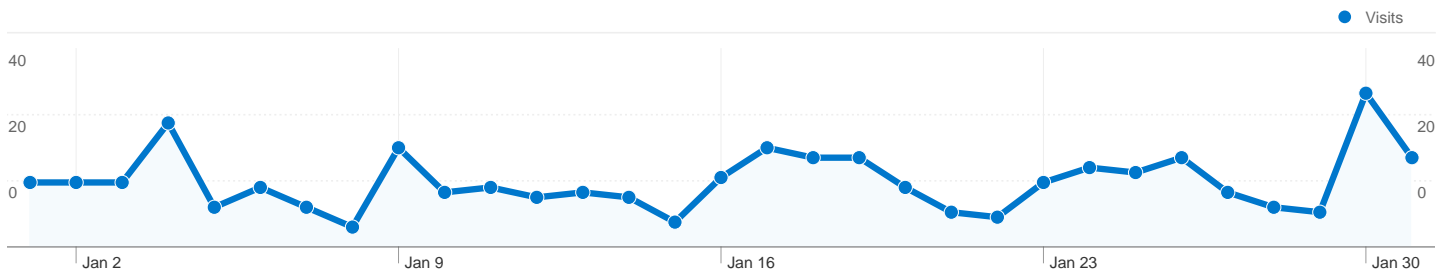

All traffic sources sent a total of 407 visits

10.07% Direct Traffic

29.73% Referring Sites

60.20% Search Engines

- Search Engines
  245.00 (60.20%)
- Referring Sites
  121.00 (29.73%)
- Direct Traffic
  41.00 (10.07%)

Top Traffic Sources

Sources	Visits	% visits
google (organic)	199	48.89%
winthropmaine.org (referral)	68	16.71%
(direct) ((none))	41	10.07%
yahoo (organic)	29	7.13%
forex-ninjas.com (referral)	16	3.93%

Keywords	Visits	% visits
(not set)	48	19.59%
bonafide storage winthrop	16	6.53%
cosmetic and general dentistry	7	2.86%
winthrop chamber of commerce	6	2.45%
winthrop maine	6	2.45%