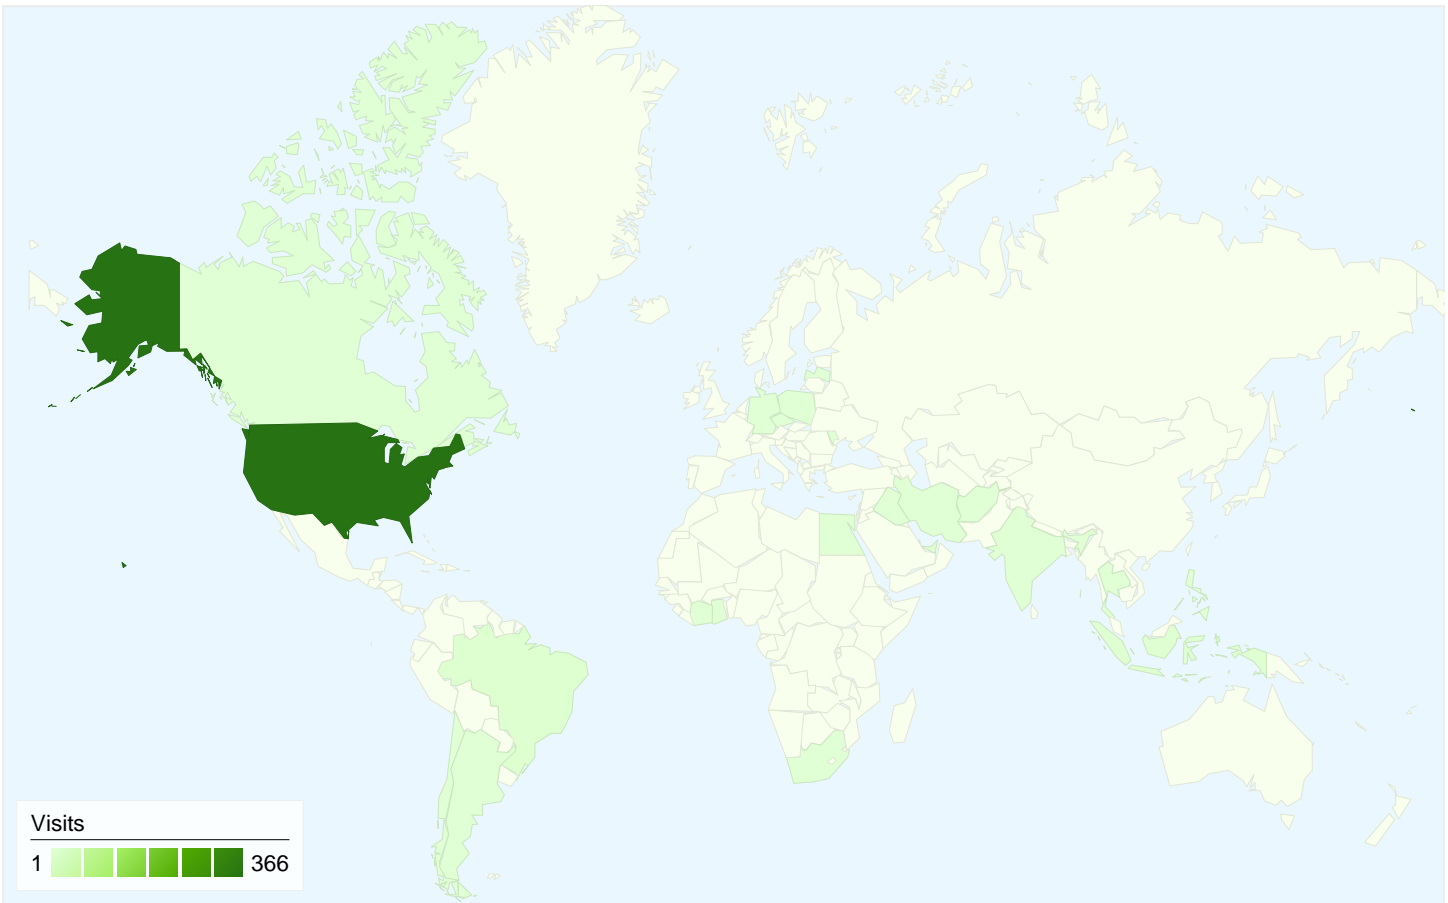

Visitors
345

Map Overlay

Traffic Sources Overview

- **Search Engines**
245.00 (60.20%)
- **Referring Sites**
121.00 (29.73%)
- **Direct Traffic**
41.00 (10.07%)

Content Overview

Pages	Pageviews	% Pageviews
/	244	22.85%
/things-to-do.html	78	7.30%
/where-to-stay.html	42	3.93%
/member-directory.html	37	3.46%
/Tubbys.htm	33	3.09%

345 people visited this site

407 Visits

345 Absolute Unique Visitors

1,068 Pageviews

2.62 Average Pageviews

00:01:14 Time on Site

64.62% Bounce Rate

76.66% New Visits

Keywords	Visits	% visits
(not set)	48	19.59%
bonafide storage winthrop	16	6.53%
cosmetic and general dentistry	7	2.86%
winthrop chamber of commerce	6	2.45%
winthrop maine	6	2.45%

407 visits came from 24 countries/territories

Site Usage

Country/Territory	Visits	Pages/Visit	Avg. Time on Site	% New Visits	Bounce Rate
Visits 407 % of Site Total: 100.00%	Pages/Visit 2.62 Site Avg: 2.62 (0.00%)	Avg. Time on Site 00:01:14 Site Avg: 00:01:14 (0.00%)	% New Visits 76.90% Site Avg: 76.66% (0.32%)	Bounce Rate 64.62% Site Avg: 64.62% (0.00%)	
United States	366	2.75	00:01:14	76.23%	62.57%
Brazil	7	1.00	00:00:00	42.86%	100.00%
United Arab Emirates	5	1.40	00:01:23	40.00%	60.00%
Indonesia	4	1.00	00:00:00	100.00%	100.00%
(not set)	3	4.00	00:02:47	100.00%	33.33%
Czech Republic	2	1.00	00:00:00	100.00%	100.00%
India	2	1.00	00:00:00	100.00%	100.00%
Chile	2	3.00	00:09:27	100.00%	50.00%
Moldova	1	1.00	00:00:00	100.00%	100.00%