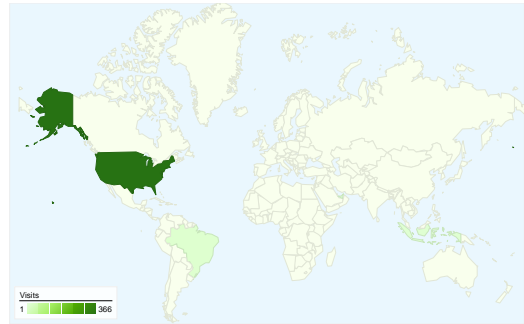

Site Usage

407 Visits

64.62% Bounce Rate

1,068 Pageviews

00:01:14 Avg. Time on Site

2.62 Pages/Visit

76.66% % New Visits

Visitors Overview

Visitors
345

Map Overlay

Traffic Sources Overview

- **Search Engines**
245.00 (60.20%)
- **Referring Sites**
121.00 (29.73%)
- **Direct Traffic**
41.00 (10.07%)

Content Overview

Pages	Pageviews	% Pageviews
/	244	22.85%
/things-to-do.html	78	7.30%
/where-to-stay.html	42	3.93%
/member-directory.html	37	3.46%
/Tubbys.htm	33	3.09%

345 people visited this site

407 Visits

345 Absolute Unique Visitors

1,068 Pageviews

2.62 Average Pageviews

00:01:14 Time on Site

64.62% Bounce Rate

76.66% New Visits

Site Usage

Country/Territory	Visits	Pages/Visit	Avg. Time on Site	% New Visits	Bounce Rate
Visits 407 % of Site Total: 100.00%	Pages/Visit 2.62 Site Avg: 2.62 (0.00%)	Avg. Time on Site 00:01:14 Site Avg: 00:01:14 (0.00%)	% New Visits 76.90% Site Avg: 76.66% (0.32%)	Bounce Rate 64.62% Site Avg: 64.62% (0.00%)	
United States	366	2.75	00:01:14	76.23%	62.57%
Brazil	7	1.00	00:00:00	42.86%	100.00%
United Arab Emirates	5	1.40	00:01:23	40.00%	60.00%
Indonesia	4	1.00	00:00:00	100.00%	100.00%
(not set)	3	4.00	00:02:47	100.00%	33.33%
Czech Republic	2	1.00	00:00:00	100.00%	100.00%
India	2	1.00	00:00:00	100.00%	100.00%
Chile	2	3.00	00:09:27	100.00%	50.00%
Moldova	1	1.00	00:00:00	100.00%	100.00%