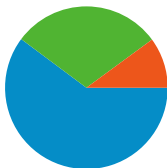

Site Usage

407 Visits

64.62% Bounce Rate

1,068 Pageviews

00:01:14 Avg. Time on Site

2.62 Pages/Visit

76.66% % New Visits

Visitors Overview

Visitors
345

Map Overlay

Traffic Sources Overview

- **Search Engines**
245.00 (60.20%)
- **Referring Sites**
121.00 (29.73%)
- **Direct Traffic**
41.00 (10.07%)

Content Overview

Pages	Pageviews	% Pageviews
/	244	22.85%
/things-to-do.html	78	7.30%
/where-to-stay.html	42	3.93%
/member-directory.html	37	3.46%
/Tubbys.htm	33	3.09%

345 people visited this site

407 Visits

345 Absolute Unique Visitors

1,068 Pageviews

2.62 Average Pageviews

00:01:14 Time on Site

64.62% Bounce Rate

76.66% New Visits

Site Usage

Country/Territory	Visits	Pages/Visit	Avg. Time on Site	% New Visits	Bounce Rate
Visits 407 % of Site Total: 100.00%	Pages/Visit 2.62 Site Avg: 2.62 (0.00%)	Avg. Time on Site 00:01:14 Site Avg: 00:01:14 (0.00%)	% New Visits 76.90% Site Avg: 76.66% (0.32%)	Bounce Rate 64.62% Site Avg: 64.62% (0.00%)	
United States	366	2.75	00:01:14	76.23%	62.57%
Brazil	7	1.00	00:00:00	42.86%	100.00%
United Arab Emirates	5	1.40	00:01:23	40.00%	60.00%
Indonesia	4	1.00	00:00:00	100.00%	100.00%
(not set)	3	4.00	00:02:47	100.00%	33.33%
Czech Republic	2	1.00	00:00:00	100.00%	100.00%
India	2	1.00	00:00:00	100.00%	100.00%
Chile	2	3.00	00:09:27	100.00%	50.00%
Moldova	1	1.00	00:00:00	100.00%	100.00%