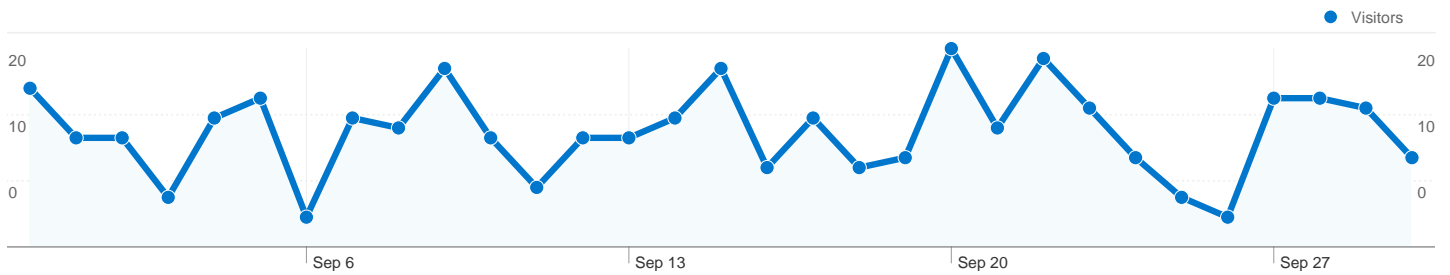

**Site Usage**

**385** Visits

**55.32%** Bounce Rate

**1,587** Pageviews

**00:02:11** Avg. Time on Site

**4.12** Pages/Visit

**79.74%** % New Visits

**Visitors Overview**

**Visitors**  
**338**

**Map Overlay**

**Traffic Sources Overview**

- **Search Engines**  
250.00 (64.94%)
- **Referring Sites**  
102.00 (26.49%)
- **Direct Traffic**  
33.00 (8.57%)

**Content Overview**

## 338 people visited this site

**385** Visits

**338** Absolute Unique Visitors

**1,587** Pageviews

**4.12** Average Pageviews

**00:02:11** Time on Site

**55.32%** Bounce Rate

**79.74%** New Visits

**385 visits came from 12 countries/territories**

Site Usage

Country/Territory	Visits	Pages/Visit	Avg. Time on Site	% New Visits	Bounce Rate
United States	364	4.15	00:02:15	79.12%	53.85%
Côte d'Ivoire	7	8.57	00:02:44	85.71%	85.71%
Ghana	3	1.00	00:00:00	100.00%	100.00%
Nigeria	2	1.00	00:00:00	100.00%	100.00%
Benin	2	1.00	00:00:00	100.00%	100.00%
Russia	1	1.00	00:00:00	100.00%	100.00%
Canada	1	1.00	00:00:00	100.00%	100.00%
Nepal	1	2.00	00:02:29	100.00%	0.00%
Brazil	1	2.00	00:00:00	0.00%	0.00%