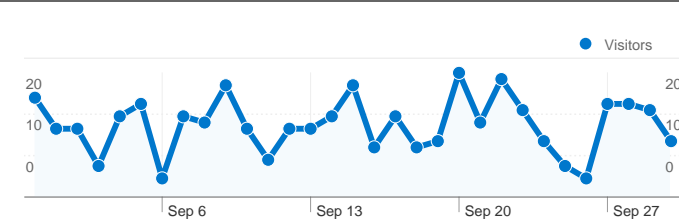

**Site Usage**

**385** Visits

**55.32%** Bounce Rate

**1,587** Pageviews

**00:02:11** Avg. Time on Site

**4.12** Pages/Visit

**79.74%** % New Visits

**Visitors Overview**

## 338 people visited this site

**385** Visits

**338** Absolute Unique Visitors

**1,587** Pageviews

**4.12** Average Pageviews

**00:02:11** Time on Site

**55.32%** Bounce Rate

**79.74%** New Visits

**385 visits came from 12 countries/territories**

Site Usage

Country/Territory	Visits	Pages/Visit	Avg. Time on Site	% New Visits	Bounce Rate
United States	364	4.15	00:02:15	79.12%	53.85%
Côte d'Ivoire	7	8.57	00:02:44	85.71%	85.71%
Ghana	3	1.00	00:00:00	100.00%	100.00%
Nigeria	2	1.00	00:00:00	100.00%	100.00%
Benin	2	1.00	00:00:00	100.00%	100.00%
Russia	1	1.00	00:00:00	100.00%	100.00%
Canada	1	1.00	00:00:00	100.00%	100.00%
Nepal	1	2.00	00:02:29	100.00%	0.00%
Brazil	1	2.00	00:00:00	0.00%	0.00%

British Virgin Islands	1	1.00	00:00:00	100.00%	100.00%
					1 - 10 of 12

Pages on this site were viewed a total of 1,587 times

1,587 Pageviews

1,048 Unique Views

55.32% Bounce Rate