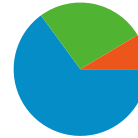

## Technical Profile

Browser	Visits	% visits	Connection Speed	Visits	% visits
Internet Explorer	258	67.01%	Cable	160	41.56%
Firefox	82	21.30%	Unknown	82	21.30%
Safari	28	7.27%	DSL	72	18.70%
Chrome	13	3.38%	T1	51	13.25%
Opera	2	0.52%	Dialup	19	4.94%

**All traffic sources sent a total of 385 visits**

**8.57%** Direct Traffic

**26.49%** Referring Sites

**64.94%** Search Engines

- **Search Engines**  
250.00 (64.94%)
- **Referring Sites**  
102.00 (26.49%)
- **Direct Traffic**  
33.00 (8.57%)