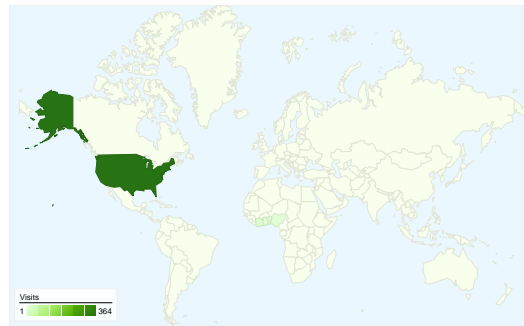

**Site Usage**

**385** Visits

**55.32%** Bounce Rate

**1,587** Pageviews

**00:02:11** Avg. Time on Site

**4.12** Pages/Visit

**79.74%** % New Visits

**Visitors Overview**

**Visitors**  
**338**

**Map Overlay**

**Traffic Sources Overview**

- **Search Engines**  
250.00 (64.94%)
- **Referring Sites**  
102.00 (26.49%)
- **Direct Traffic**  
33.00 (8.57%)

**Content Overview**

**385 visits came from 12 countries/territories**

Site Usage

Country/Territory	Visits	Pages/Visit	Avg. Time on Site	% New Visits	Bounce Rate
United States	364	4.15	00:02:15	79.12%	53.85%
Côte d'Ivoire	7	8.57	00:02:44	85.71%	85.71%
Ghana	3	1.00	00:00:00	100.00%	100.00%
Nigeria	2	1.00	00:00:00	100.00%	100.00%
Benin	2	1.00	00:00:00	100.00%	100.00%
Russia	1	1.00	00:00:00	100.00%	100.00%
Canada	1	1.00	00:00:00	100.00%	100.00%
Nepal	1	2.00	00:02:29	100.00%	0.00%
Brazil	1	2.00	00:00:00	0.00%	0.00%

British Virgin Islands	1	1.00	00:00:00	100.00%	100.00%
					1 - 10 of 12

Pages on this site were viewed a total of 1,587 times

1,587 Pageviews

1,048 Unique Views

55.32% Bounce Rate