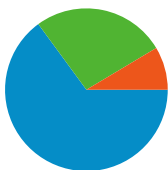

**Site Usage**

**385** Visits

**55.32%** Bounce Rate

**1,587** Pageviews

**00:02:11** Avg. Time on Site

**4.12** Pages/Visit

**79.74%** % New Visits

**Visitors Overview**

**Visitors**  
**338**

**Map Overlay**

**Traffic Sources Overview**

- **Search Engines**  
250.00 (64.94%)
- **Referring Sites**  
102.00 (26.49%)
- **Direct Traffic**  
33.00 (8.57%)

**Content Overview**

**385 visits came from 12 countries/territories**

Site Usage

Country/Territory	Visits	Pages/Visit	Avg. Time on Site	% New Visits	Bounce Rate
United States	364	4.15	00:02:15	79.12%	53.85%
Côte d'Ivoire	7	8.57	00:02:44	85.71%	85.71%
Ghana	3	1.00	00:00:00	100.00%	100.00%
Nigeria	2	1.00	00:00:00	100.00%	100.00%
Benin	2	1.00	00:00:00	100.00%	100.00%
Russia	1	1.00	00:00:00	100.00%	100.00%
Canada	1	1.00	00:00:00	100.00%	100.00%
Nepal	1	2.00	00:02:29	100.00%	0.00%
Brazil	1	2.00	00:00:00	0.00%	0.00%

British Virgin Islands	1	1.00	00:00:00	100.00%	100.00%
					1 - 10 of 12

Pages on this site were viewed a total of 1,587 times

1,587 Pageviews

1,048 Unique Views

55.32% Bounce Rate