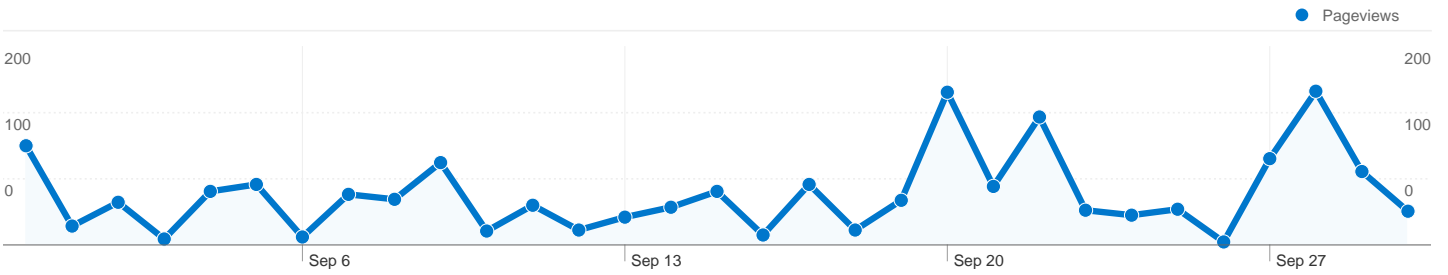

Pages on this site were viewed a total of 1,587 times

1,587 Pageviews

1,048 Unique Views

55.32% Bounce Rate

Top Content

Pages	Pageviews	% Pageviews
/	275	17.33%
/things-to-do.html	110	6.93%
/member-directory.html	87	5.48%
/A-B.html	82	5.17%
/index.html	79	4.98%