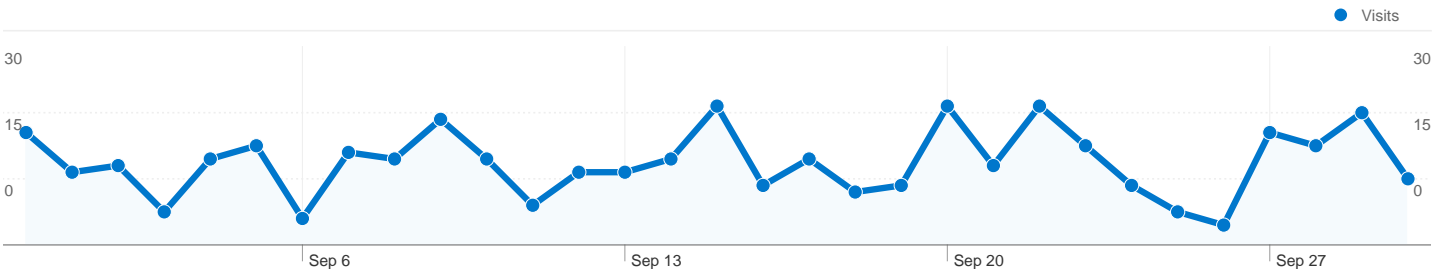

All traffic sources sent a total of 385 visits

8.57% Direct Traffic

26.49% Referring Sites

64.94% Search Engines

- **Search Engines**
  250.00 (64.94%)
- **Referring Sites**
  102.00 (26.49%)
- **Direct Traffic**
  33.00 (8.57%)

Top Traffic Sources

Sources	Visits	% visits
google (organic)	167	43.38%
winthropmaine.org (referral)	72	18.70%
yahoo (organic)	42	10.91%
(direct) ((none))	33	8.57%
bing (organic)	24	6.23%

Keywords	Visits	% visits
winthrop area chamber	18	7.20%
tubbys winthrop maine	13	5.20%
tubby's ice cream winthrop	8	3.20%
winthrop maine	7	2.80%
winthrop chamber of commerce	6	2.40%