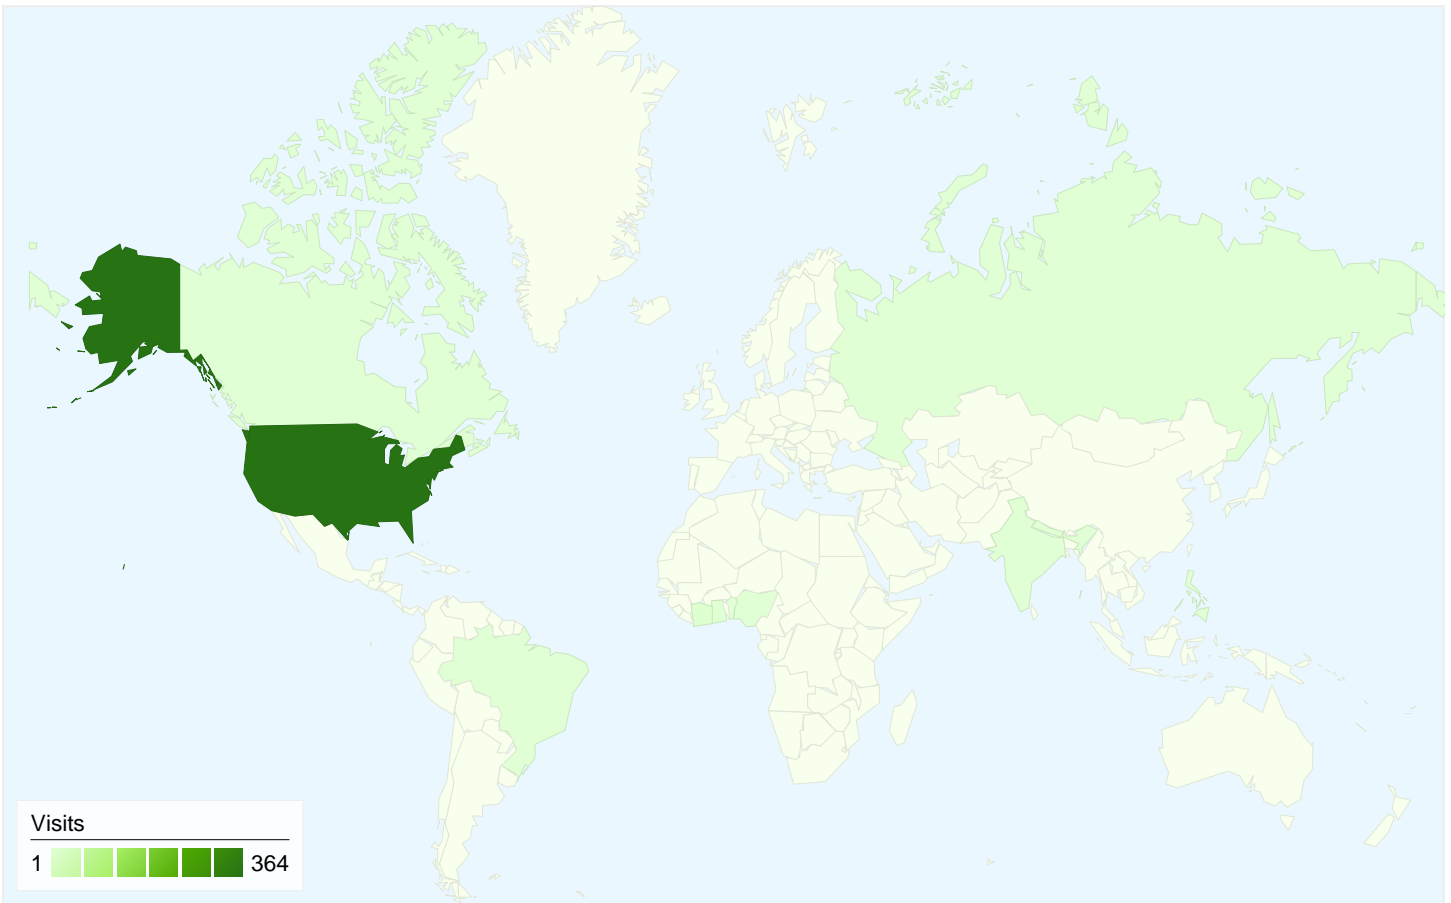

**Visitors**  
**338**

**Map Overlay**

**Traffic Sources Overview**

- **Search Engines**  
250.00 (64.94%)
- **Referring Sites**  
102.00 (26.49%)
- **Direct Traffic**  
33.00 (8.57%)

**Content Overview**

**All traffic sources sent a total of 385 visits**

**8.57%** Direct Traffic

**26.49%** Referring Sites

**64.94%** Search Engines

- **Search Engines**  
250.00 (64.94%)
- **Referring Sites**  
102.00 (26.49%)
- **Direct Traffic**  
33.00 (8.57%)

**385 visits came from 12 countries/territories**

Site Usage

Country/Territory	Visits	Pages/Visit	Avg. Time on Site	% New Visits	Bounce Rate
United States	364	4.15	00:02:15	79.12%	53.85%
Côte d'Ivoire	7	8.57	00:02:44	85.71%	85.71%
Ghana	3	1.00	00:00:00	100.00%	100.00%
Nigeria	2	1.00	00:00:00	100.00%	100.00%
Benin	2	1.00	00:00:00	100.00%	100.00%
Russia	1	1.00	00:00:00	100.00%	100.00%
Canada	1	1.00	00:00:00	100.00%	100.00%
Nepal	1	2.00	00:02:29	100.00%	0.00%
Brazil	1	2.00	00:00:00	0.00%	0.00%