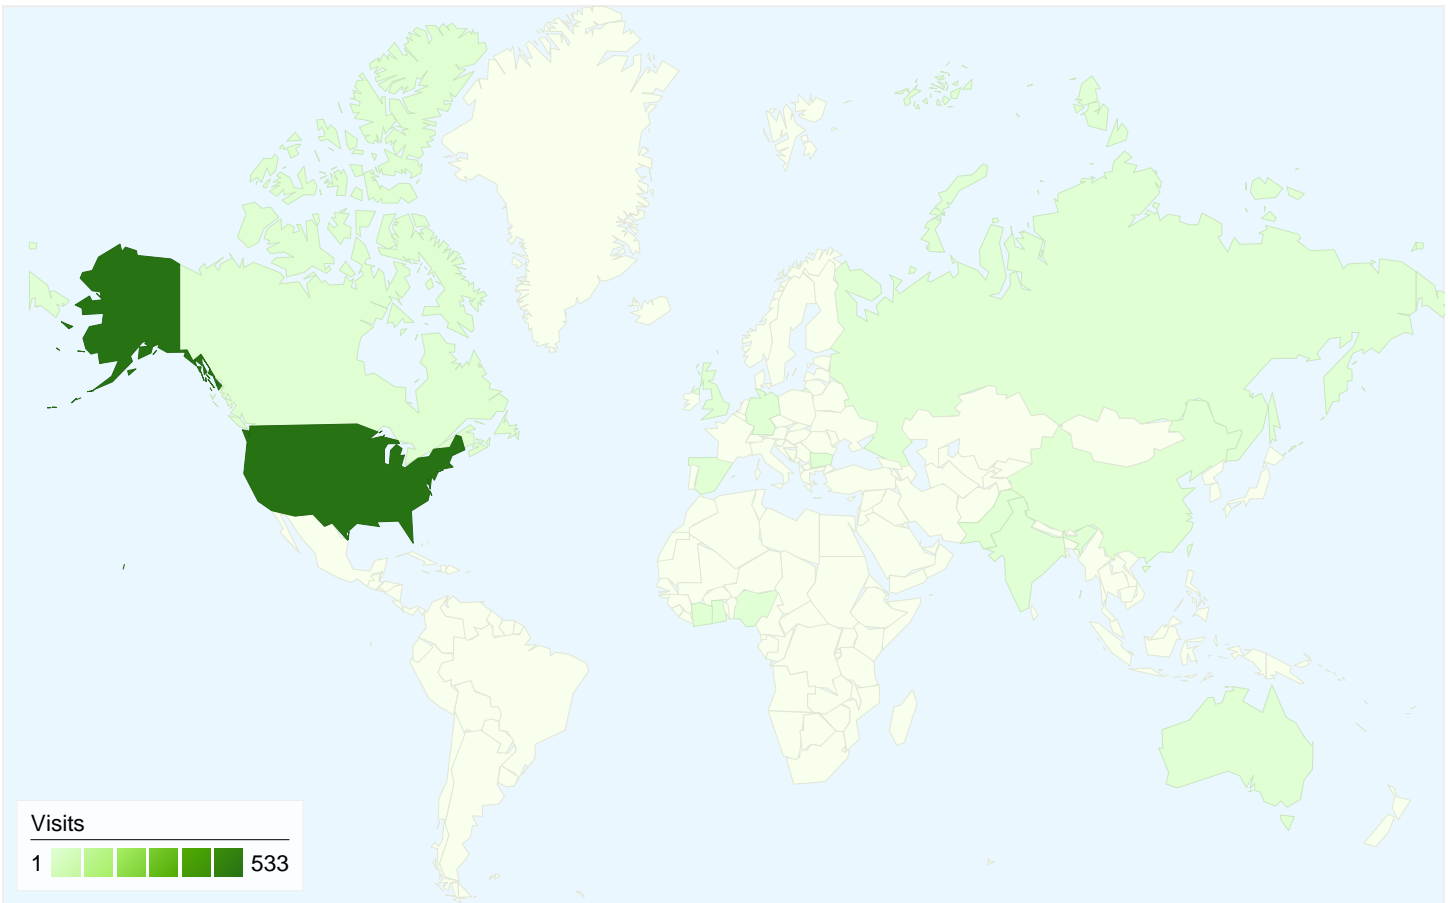

Visitors
475

Map Overlay

Traffic Sources Overview

Content Overview

Pages	Pageviews	% Pageviews
/	398	21.92%
/things-to-do.html	173	9.53%
/member-directory.html	98	5.40%
/where-to-stay.html	84	4.63%
/Tubbys.htm	76	4.19%

475 people visited this site

557 Visits

475 Absolute Unique Visitors

1,816 Pageviews

3.26 Average Pageviews

00:01:40 Time on Site

57.27% Bounce Rate

77.56% New Visits

All traffic sources sent a total of 557 visits

-  **14.18%** Direct Traffic
-  **27.29%** Referring Sites
-  **58.53%** Search Engines

- **Search Engines**
326.00 (58.53%)
- **Referring Sites**
152.00 (27.29%)
- **Direct Traffic**
79.00 (14.18%)

557 visits came from 14 countries/territories

Site Usage

Country/Territory	Visits	Pages/Visit	Avg. Time on Site	% New Visits	Bounce Rate
United States	533	3.32	00:01:42	77.11%	56.66%
Canada	5	2.60	00:00:51	100.00%	40.00%
Côte d'Ivoire	4	1.00	00:00:00	100.00%	100.00%
China	3	5.33	00:07:55	66.67%	33.33%
Ghana	2	1.00	00:00:00	100.00%	100.00%
Nigeria	2	1.00	00:00:00	100.00%	100.00%
Russia	1	1.00	00:00:00	100.00%	100.00%
Pakistan	1	1.00	00:00:00	100.00%	100.00%
Australia	1	3.00	00:00:00	0.00%	0.00%