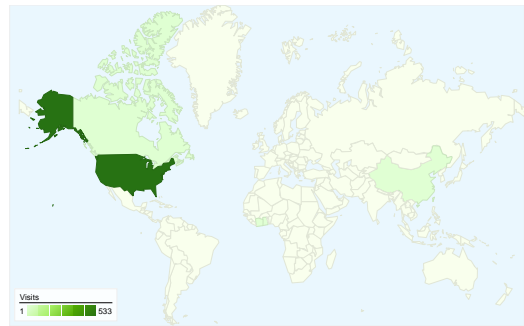

Map Overlay