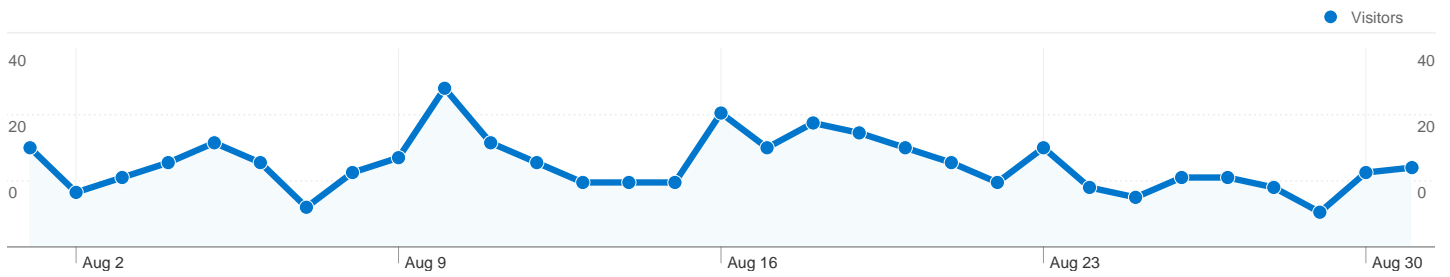

Site Usage

557 Visits

57.27% Bounce Rate

1,816 Pageviews

00:01:40 Avg. Time on Site

3.26 Pages/Visit

77.56% % New Visits

Visitors Overview

475 people visited this site

557 Visits

475 Absolute Unique Visitors

1,816 Pageviews

3.26 Average Pageviews

00:01:40 Time on Site

57.27% Bounce Rate

77.56% New Visits

557 visits came from 14 countries/territories

Site Usage

Country/Territory	Visits	Pages/Visit	Avg. Time on Site	% New Visits	Bounce Rate
United States	533	3.32	00:01:42	77.11%	56.66%
Canada	5	2.60	00:00:51	100.00%	40.00%
Côte d'Ivoire	4	1.00	00:00:00	100.00%	100.00%
China	3	5.33	00:07:55	66.67%	33.33%
Ghana	2	1.00	00:00:00	100.00%	100.00%
Nigeria	2	1.00	00:00:00	100.00%	100.00%
Russia	1	1.00	00:00:00	100.00%	100.00%
Pakistan	1	1.00	00:00:00	100.00%	100.00%
Australia	1	3.00	00:00:00	0.00%	0.00%

Spain	1	1.00	00:00:00	100.00%	100.00%
					1 - 10 of 14

Pages on this site were viewed a total of **1,816** times

 **1,816** Pageviews

 **1,328** Unique Views

 **57.27%** Bounce Rate

Top Content

Pages	Pageviews	% Pageviews
/	398	21.92%
/things-to-do.html	173	9.53%
/member-directory.html	98	5.40%
/where-to-stay.html	84	4.63%
/Tubbys.htm	76	4.19%