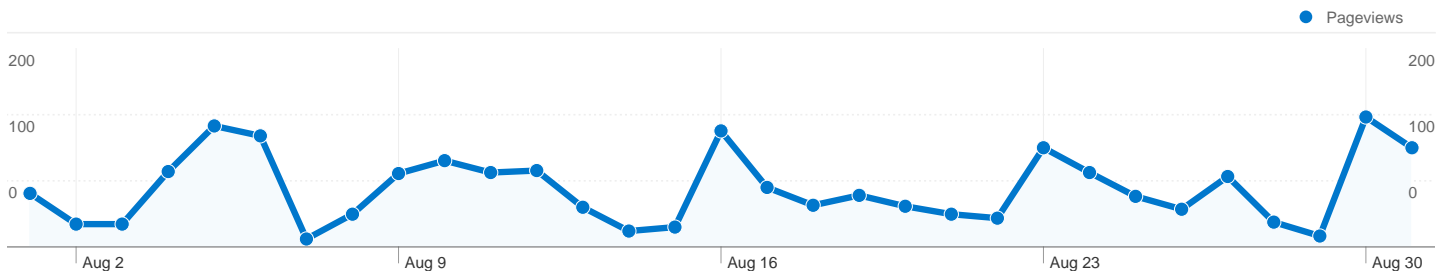

Pages on this site were viewed a total of **1,816** times

1,816 Pageviews

1,328 Unique Views

57.27% Bounce Rate

Top Content

Pages	Pageviews	% Pageviews
/	398	21.92%
/things-to-do.html	173	9.53%
/member-directory.html	98	5.40%
/where-to-stay.html	84	4.63%
/Tubbys.htm	76	4.19%