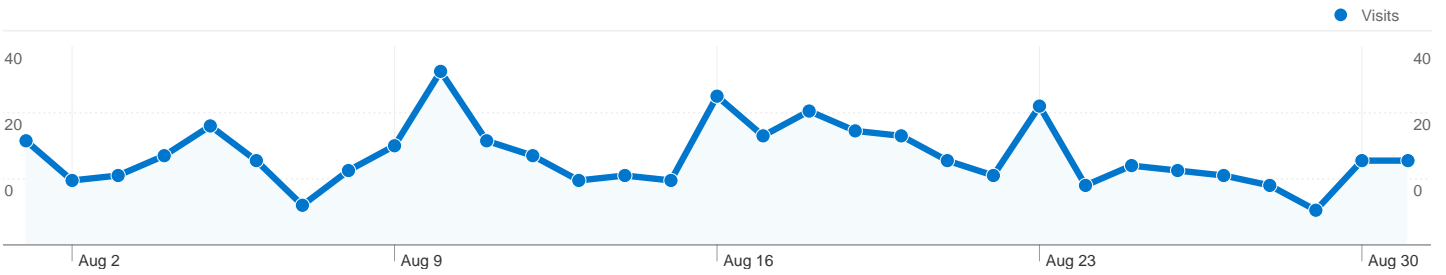

All traffic sources sent a total of 557 visits

- **14.18%** Direct Traffic
- **27.29%** Referring Sites
- **58.53%** Search Engines

- **Search Engines**
  326.00 (58.53%)
- **Referring Sites**
  152.00 (27.29%)
- **Direct Traffic**
  79.00 (14.18%)

Top Traffic Sources

Sources	Visits	% visits	Keywords	Visits	% visits
google (organic)	255	45.78%	tubbys winthrop maine	20	6.13%
winthropmaine.org (referral)	119	21.36%	winthrop chamber of commerce	16	4.91%
(direct) ((none))	79	14.18%	winthrop maine chamber of	16	4.91%
yahoo (organic)	39	7.00%	tubby's ice cream winthrop	11	3.37%
bing (organic)	17	3.05%	winthrop area chamber of	11	3.37%