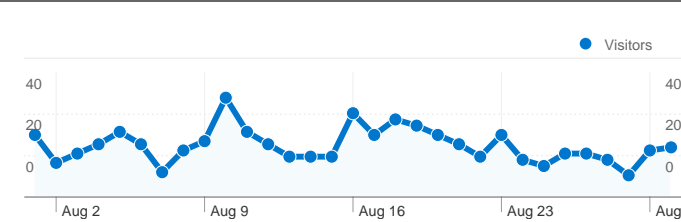

Site Usage

557 Visits

57.27% Bounce Rate

1,816 Pageviews

00:01:40 Avg. Time on Site

3.26 Pages/Visit

77.56% % New Visits

Visitors Overview

475 people visited this site

557 Visits

475 Absolute Unique Visitors

1,816 Pageviews

3.26 Average Pageviews

00:01:40 Time on Site

57.27% Bounce Rate

77.56% New Visits

557 visits came from 14 countries/territories

Site Usage

Country/Territory	Visits	Pages/Visit	Avg. Time on Site	% New Visits	Bounce Rate
United States	533	3.32	00:01:42	77.11%	56.66%
Canada	5	2.60	00:00:51	100.00%	40.00%
Côte d'Ivoire	4	1.00	00:00:00	100.00%	100.00%
China	3	5.33	00:07:55	66.67%	33.33%
Ghana	2	1.00	00:00:00	100.00%	100.00%
Nigeria	2	1.00	00:00:00	100.00%	100.00%
Russia	1	1.00	00:00:00	100.00%	100.00%
Pakistan	1	1.00	00:00:00	100.00%	100.00%
Australia	1	3.00	00:00:00	0.00%	0.00%

Spain	1	1.00	00:00:00	100.00%	100.00%
					1 - 10 of 14

Pages on this site were viewed a total of **1,816** times

 **1,816** Pageviews

 **1,328** Unique Views

 **57.27%** Bounce Rate

Top Content

Pages	Pageviews	% Pageviews
/	398	21.92%
/things-to-do.html	173	9.53%
/member-directory.html	98	5.40%
/where-to-stay.html	84	4.63%
/Tubbys.htm	76	4.19%