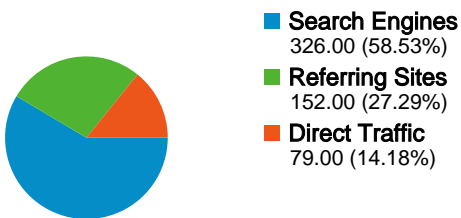

Traffic Sources Overview

Content Overview

Pages	Pageviews	% Pageviews
/	398	21.92%
/things-to-do.html	173	9.53%
/member-directory.html	98	5.40%
/where-to-stay.html	84	4.63%
/Tubbys.htm	76	4.19%